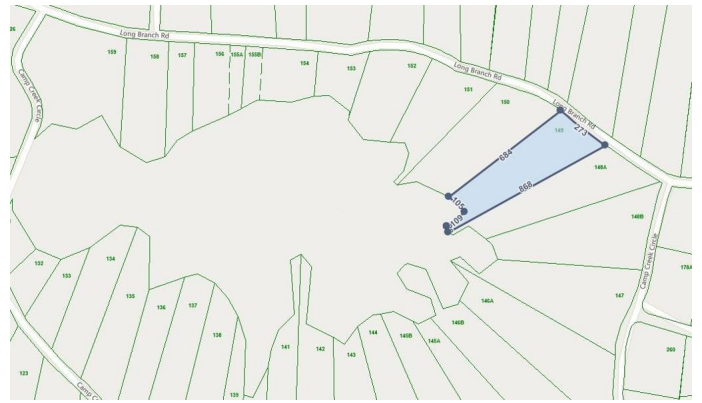

# \$109,900 - Long Branch Road Lot #149, Spencer

MLS® #1971205

**\$109,900**

Bedroom, Bathroom,  
Land on 3 Acres

Long Branch Lakes, Spencer, TN

3.44 Acre Lake Lot on Camp Lake in Long Branch Lakes which is a gated community of Woodlands, Lakes, and Equestrian properties, adjacent to Bledsoe State Forest and Fall Creek Falls State Park. Amenities include fishing, hiking, kayaking, tennis, sports fields, and other outdoor activities. This is a great opportunity at an affordable price! Land Home Packages Available

## Community Information

Address	Long Branch Road Lot #149
Area	54 - Van Buren County
Subdivision	Long Branch Lakes
City	Spencer
County	Van Buren County
State	TN
Zip Code	38585