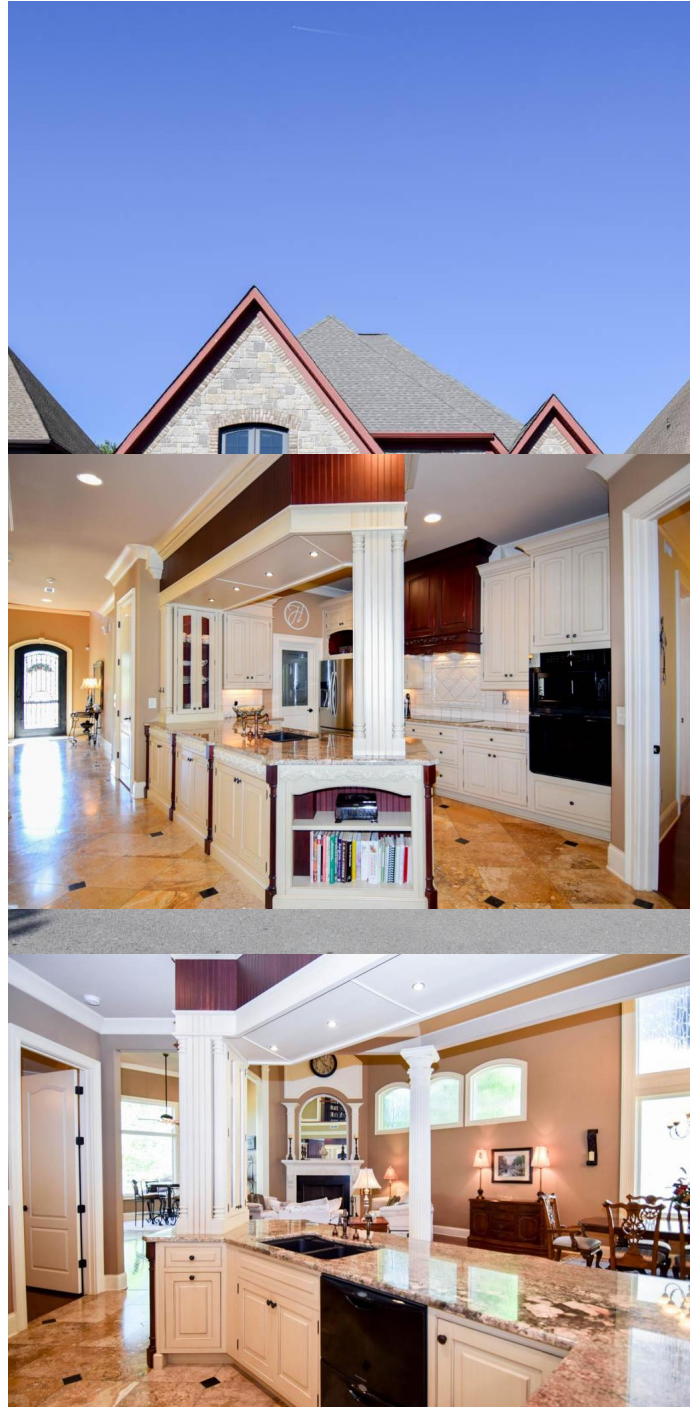

$699,900 - 1163 Chloe Dr, Gallatin

MLS® #2033140

$699,900

3 Bedroom, 3.50 Bathroom, 4,014 sqft
Residential on 0 Acres

Fairvue Plantation Ph 14, Gallatin, TN

Magnificent Country French custom home overlooking Gracie Lake. Ernst-built, open plan with no steps into home. 3 stop elevator, both lower and upper level master suites. Graced with exquisite millwork, sunroom w/morning bar, travertine, Juliette balcony, bidet, home office. Lush landscaping, elec. dog fence.

Built in 2006

Essential Information

MLS® #	2033140
Price	$699,900
Bedrooms	3
Bathrooms	3.50
Full Baths	3
Half Baths	1
Square Footage	4,014
Acres	0.14
Year Built	2006
Type	Residential
Sub-Type	Single Family Residence
Status	Active

Community Information

Address	1163 Chloe Dr
Area	9 - Sumner County
Subdivision	Fairvue Plantation Ph 14
City	Gallatin
County	Sumner County