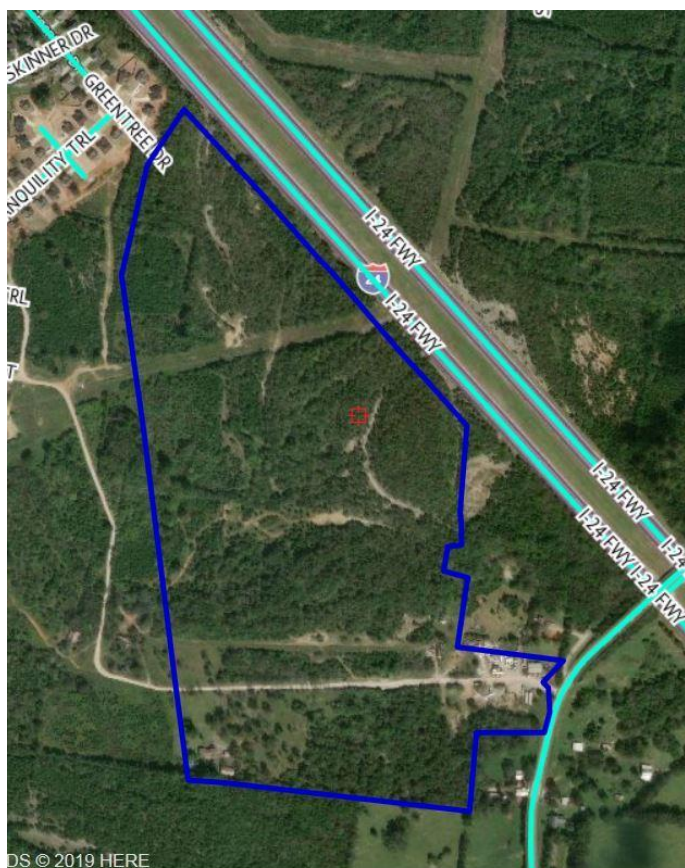

$3,633,750 - 3782 Rocky Fork Rd, Smyrna

MLS® #2033368

$3,633,750

0 Bedroom, 0.00 Bathroom,
Farm on 77 Acres

NA, Smyrna, TN

Prime developmental property! Great location. Zoned for highly desired schools. Property fronts Rocky Fork Rd & along I-24, it backs up to Greentree Subdivision. Proposed I-24 interchange possible in the near future, Home on property not vacant, please schedule with realtor to view. Accurate road frontage (ft) coming soon

Essential Information

MLS® #	2033368
Price	$3,633,750
Bathrooms	0.00
Acres	76.50
Type	Farm
Status	Under Contract - Not Showing

Community Information

Address	3782 Rocky Fork Rd
Area	28 - West Rutherford County
Subdivision	NA
City	Smyrna
County	Rutherford County
State	TN
Zip Code	37167

School Information

Elementary	Stewarts Creek Elementary School
Middle	Rocky Fork Middle School